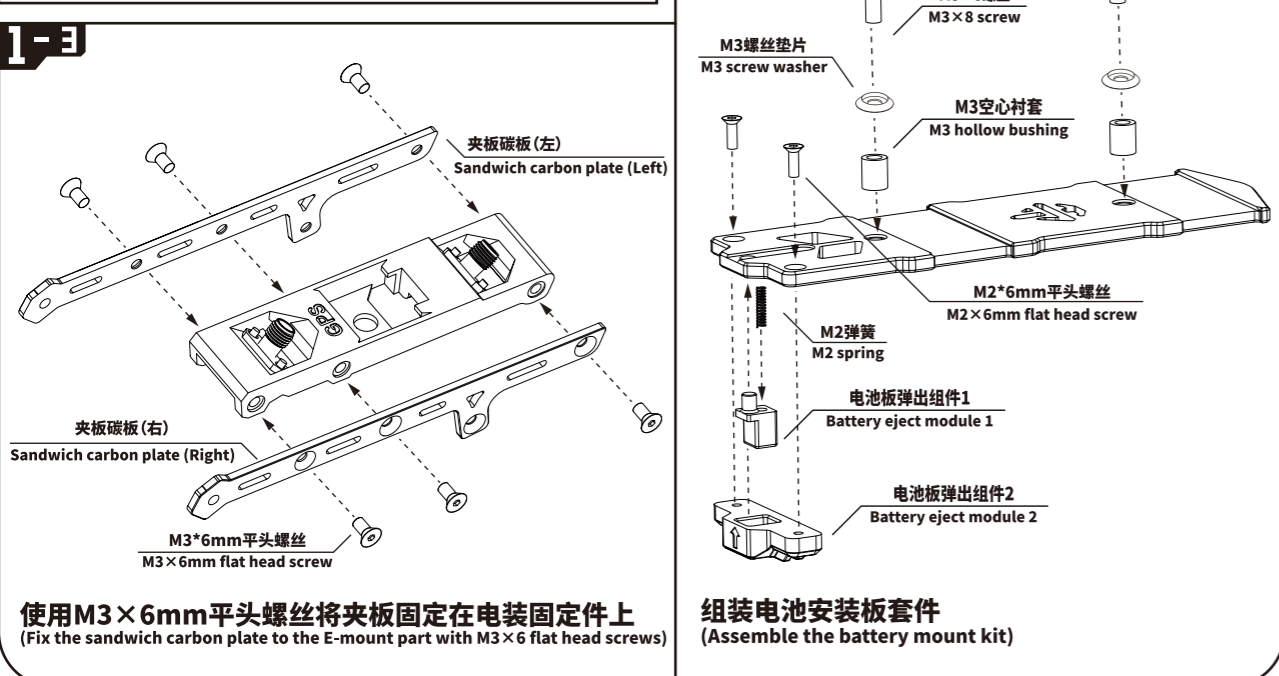

TJRC-剑眼6

机架组装说明书 Assembly manual

关注我们

机架组装(Rack assembly)

配件预组装(Pre assembly of accessories)

机架组装(Rack assembly)

配件预组装(Pre assembly of accessories)

机架组装(Rack assembly)

配件预组装(Pre assembly of accessories)

至此你已经完成整机的基本安装

At this point, you have completed the basic installation of the entire machine

机架组装(Rack assembly)

电池板安装(Battery plate installation)

机架组装(Rack assembly)

电池板拆卸(Battery plate removal)