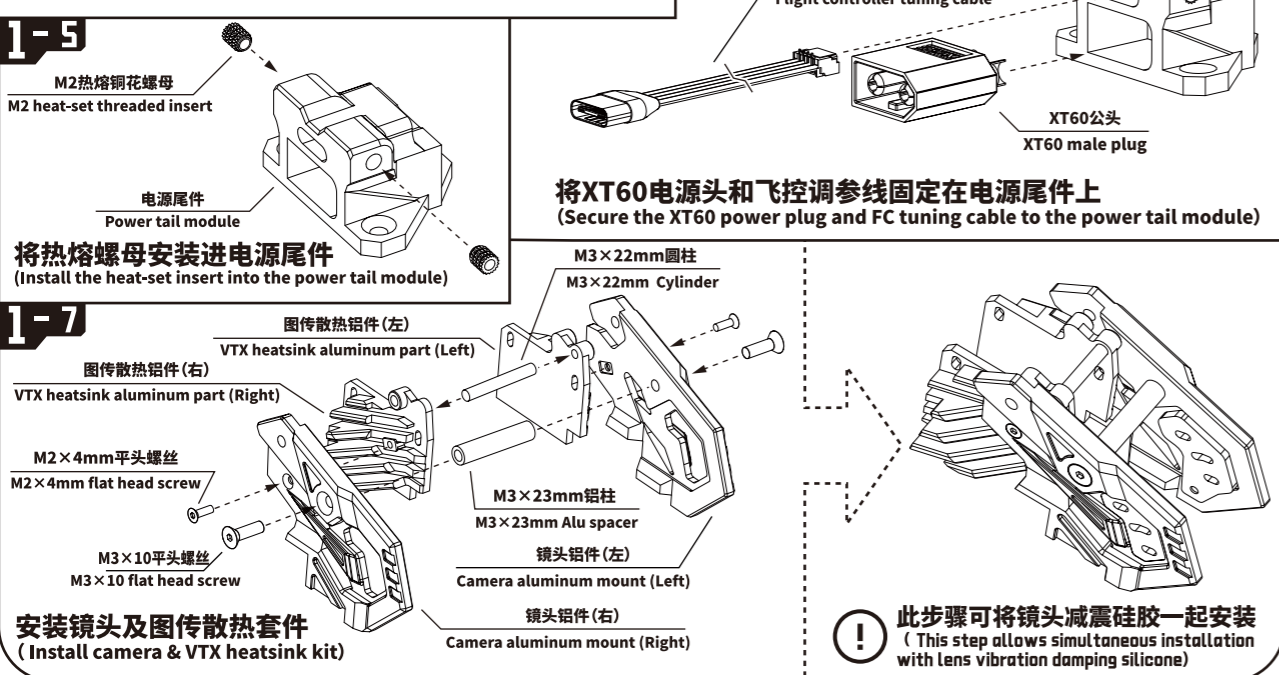

TJRC-剑眼6

机架组装说明书 Assembly manual

关注我们

机架组装(Rack assembly)

配件预组装(Pre assembly of accessories)

机架组装(Rack assembly)

配件预组装(Pre assembly of accessories)

机架组装(Rack assembly)

配件预组装(Pre assembly of accessories)

至此你已经完成整机的基本安装

At this point, you have completed the basic installation of the entire machine

机架组装(Rack assembly)

电池板安装(Battery plate installation)

机架组装(Rack assembly)

电池板拆卸(Battery plate removal)