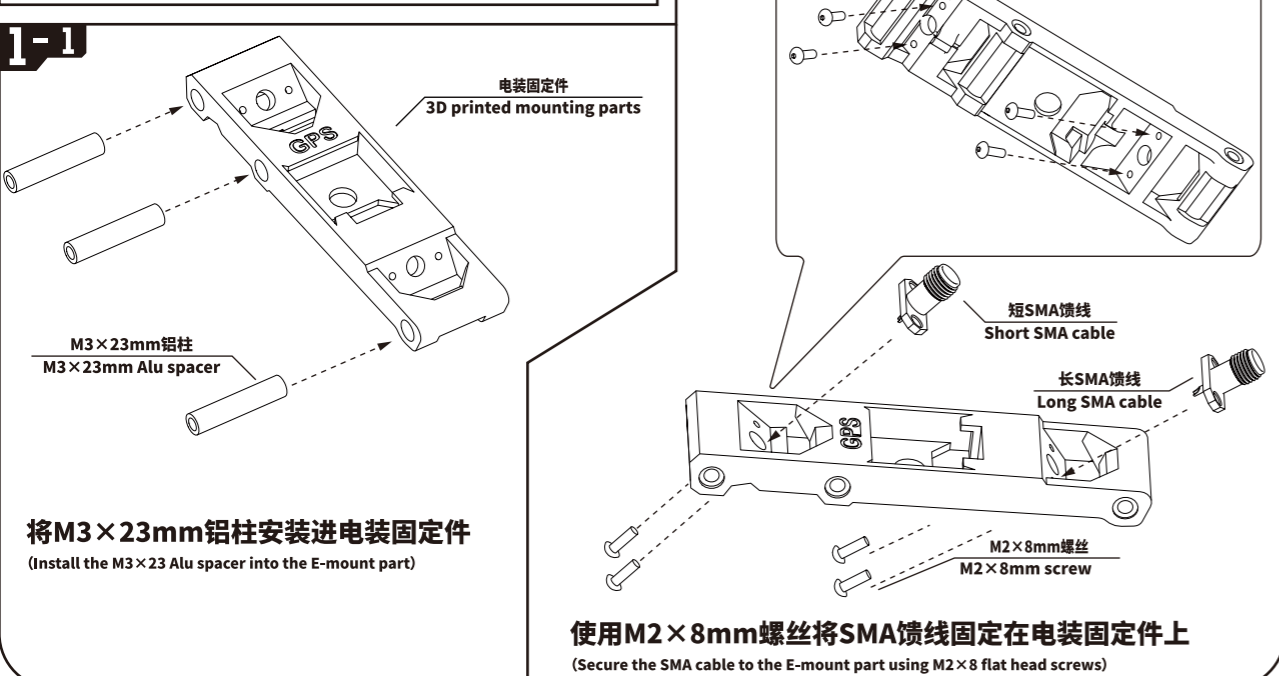

TJRC-剑眼6

机架组装说明书 Assembly manual

关注我们

机架组装(Rack assembly)

配件预组装(Pre assembly of accessories)

机架组装(Rack assembly)

配件预组装(Pre assembly of accessories)

机架组装(Rack assembly)

配件预组装(Pre assembly of accessories)

至此你已经完成整机的基本安装

At this point, you have completed the basic installation of the entire machine

机架组装(Rack assembly)

电池板安装(Battery plate installation)

机架组装(Rack assembly)

电池板拆卸(Battery plate removal)