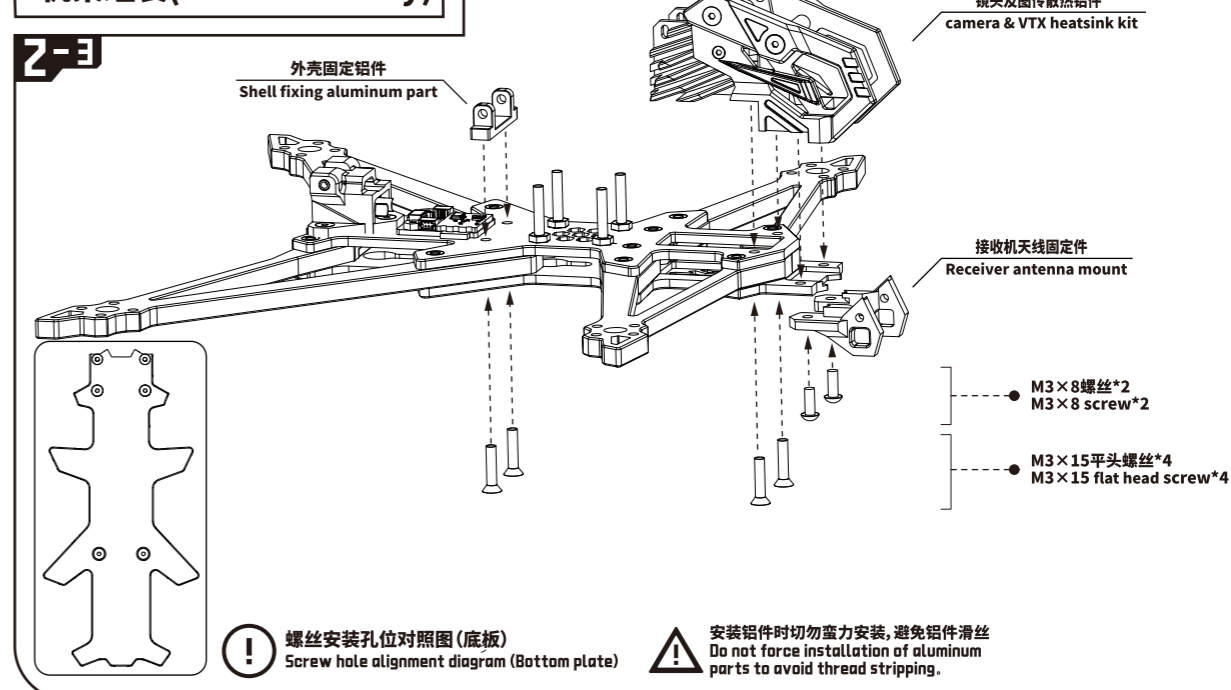

TJRC-剑眼6

机架组装说明书 Assembly manual

关注我们

机架组装(Rack assembly)

配件预组装(Pre assembly of accessories)

机架组装(Rack assembly)

配件预组装(Pre assembly of accessories)

机架组装(Rack assembly)

配件预组装(Pre assembly of accessories)

至此你已经完成整机的基本安装

At this point, you have completed the basic installation of the entire machine

机架组装(Rack assembly)

电池板安装(Battery plate installation)

机架组装(Rack assembly)

电池板拆卸(Battery plate removal)