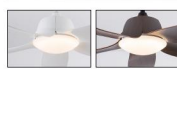

Item No.: ZY1229-5

Size: 42/52 inch (H:45cm)
Blade material: ABS
Lamp shade: Acrylic
Light source: LED 18W Tri-color

DC Motor 6 Speed winter summer Remote Control

Item No.: ZY1229-3

Size: 42/52 inch (H:45cm)
Blade material: ABS
Lamp shade: Acrylic
Light source: LED 18W Tri-color