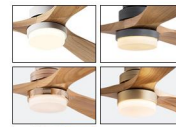

DC Motor
6 Speed
winter summer
Remote Control

Item No.: ZY0014-3

Size: 42/48/52 inch (H:45cm)
Blade material: solid wood
Lamp shade: Acrylic
Light source: LED 22W Tri-color