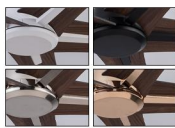

DC Motor 6 Speed winter summer Remote Control

Item No.: ZY1163-3

Size: 36/42 inch (H:40cm)
Blade material: plywood
Lamp shade: /
Light source: /