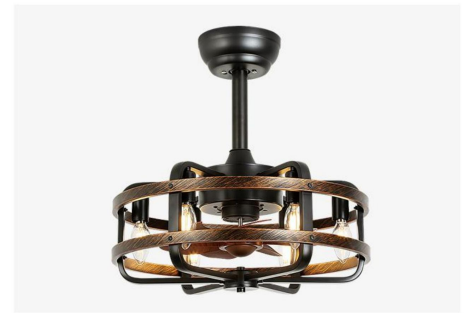

DC Motor **6** Speed Remote Control

Item No.: WS112

Size: 45*45cm
Blade material: ABS
Lamp shade: iron
Light source: E26