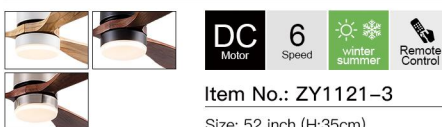

DC Motor **6** Speed Remote Control

Item No.: ZY1121-3

Size: 52 inch (H:35cm)
Blade material: solid wood
Lamp shade: Acrylic
Light source: LED 22W Tri-color