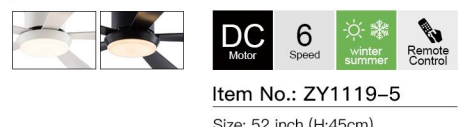

DC Motor **6** Speed Remote Control

Item No.: ZY1119-5

Size: 52 inch (H:45cm)
Blade material: ABS
Lamp shade: Acrylic
Light source: LED 22W Tri-color