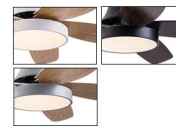

DC Motor **6** Speed Remote Control

Item No.: ZY1004-5

Size: 42/48 inch (H:35cm)
Blade material: plywood
Lamp shade: Acrylic
Light source: LED 72W Tri-color