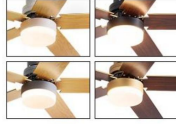

DC Motor 6 Speed winter summer Remote Control

Item No.: ZY1008-5

Size: 42/48 inch (H:45cm)
Blade material: plywood
Lamp shade: Acrylic
Light source: LED 22W Tri-color