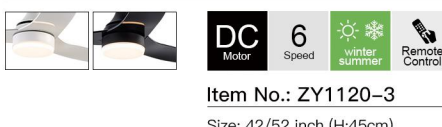

DC Motor **6** Speed Remote Control

Item No.: ZY1120-3

Size: 42/52 inch (H:45cm)
Blade material: ABS
Lamp shade: Acrylic
Light source: LED 22W Tri-color