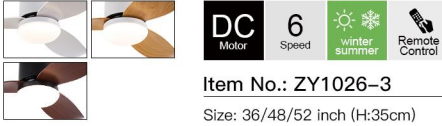

DC Motor **6** Speed Remote Control

Item No.: ZY1026-3

Size: 36/48/52 inch (H:35cm)
Blade material: ABS
Lamp shade: Acrylic
Light source: LED 22W Tri-color