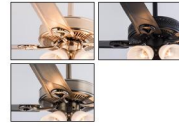

DC Motor **6** Speed **winter summer** Remote Control

Item No.: ZY1221-5

Size: 48/52 inch (H:60cm)
Blade material: Iron
Lamp shade: Glass
Light source: E26*5