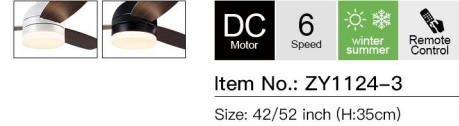

DC Motor **6** Speed Remote Control

Item No.: ZY1124-3

Size: 42/52 inch (H:35cm)
Blade material: Plywood
Lamp shade: Acrylic
Light source: LED 22W Tri-color