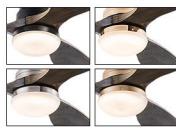

DC Motor 6 Speed winter summer Remote Control

Item No.: ZY1145-3

Size: 42/52 inch (H:30cm)
Blade material: solid wood
Lamp shade: Acrylic
Light source: LED 22W Tri-color