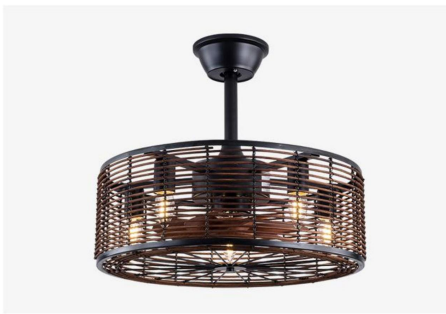

DC Motor **6** Speed Remote Control

Item No.: WS102

Size: 45*45(cm)
Blade material: PC
Lamp shade: glass
Light source: E26

DC Motor **6** Speed Remote Control

Item No.: WS112

Size: 45*45cm
Blade material: ABS
Lamp shade: iron
Light source: E26