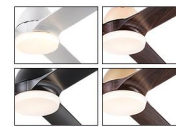

DC Motor 6 Speed winter summer Remote Control

Item No.: ZY1151-3

Size: 42/52/60 inch (H:40cm)
Blade material: ABS
Lamp shade: Acrylic
Light source: LED 22W Tri-color