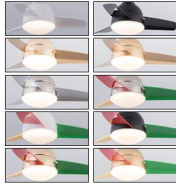

DC Motor **6** Speed Remote Control

Item No.: ZY1169-3

Size: 26/36 inch (H:35cm)
Blade material: ABS
Lamp shade: Acrylic
Light source: LED 48W Tri-color