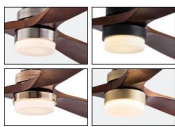

Item No.: ZY0015-3

Size: 42/48/52 inch (H:35cm)
Blade material: solid wood
Lamp shade: Acrylic
Light source: LED 22W Tri-color

DC Motor
6 Speed
winter summer
Remote Control

Item No.: ZY0014-3

Size: 42/48/52 inch (H:45cm)
Blade material: solid wood
Lamp shade: Acrylic
Light source: LED 22W Tri-color