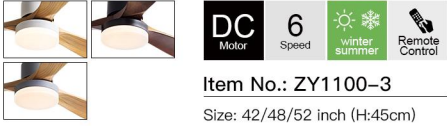

DC Motor 6 Speed winter summer Remote Control

Item No.: ZY1100-3
Size: 42/48/52 inch (H:45cm)
Blade material: solid wood
Lamp shade: Acrylic
Light source: LED 22W Tri-color

DC Motor 6 Speed winter summer Remote Control