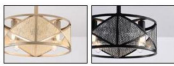

DC Motor
6 Speed
winter summer
Remote Control

Item No.: MS127

Size: 45*45(cm)
Blade material: PC
Lamp shade: iron
Light source: E26