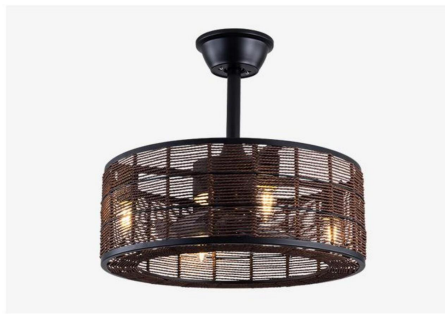

Item No.: MS113

Size: 45*45cm
Blade material: ABS
Lamp shade: Vine bamboo
Light source: E26

Item No.: MS114

Size: 45*45cm
Blade material: PC
Lamp shade: Hemp rope
Light source: E26

Item No.: MS115

Size: 45*45cm
Blade material: PC
Lamp shade: Hemp rope
Light source: E26