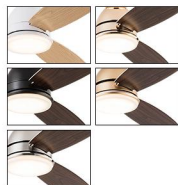

DC Motor **6** Speed Remote Control

Item No.: ZY1154-3
Size: 42/48 inch (H:35cm)
Blade material: plywood
Lamp shade: Acrylic
Light source: LED 22W Tri-color