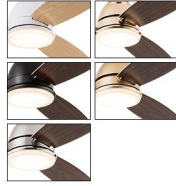

DC Motor 6 Speed winter summer Remote Control

Item No.: ZY1154-5

Size: 42/48 inch (H:35cm)
Blade material: plywood
Lamp shade: Acrylic
Light source: LED 22W Tri-color