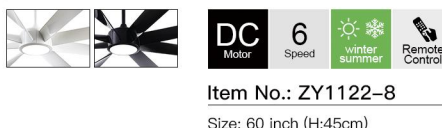

DC Motor **6** Speed Remote Control

Item No.: ZY1122-8

Size: 60 inch (H:45cm)
Blade material: ABS
Lamp shade: Acrylic
Light source: LED 22W Tri-color