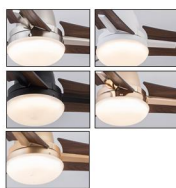

Item No.: ZY1163-5

Size: 36/42 inch (H:45cm)
Blade material: plywood
Lamp shade: Acrylic
Light source: LED 22W Tri-color

DC Motor 6 Speed winter summer Remote Control

Item No.: ZY1163-3

Size: 36/42 inch (H:40cm)
Blade material: plywood
Lamp shade: /
Light source: /