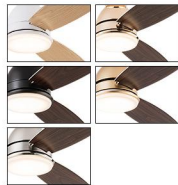

DC Motor **6** Speed Remote Control

Item No.: ZY1154-3
Size: 42/48 inch (H:45cm)
Blade material: plywood
Lamp shade: Acrylic
Light source: LED 22W Tri-color