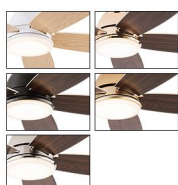

DC Motor **6** Speed Remote Control

Item No.: ZY1154-5
Size: 42/48 inch (H:45cm)
Blade material: plywood
Lamp shade: Acrylic
Light source: LED 22W Tri-color