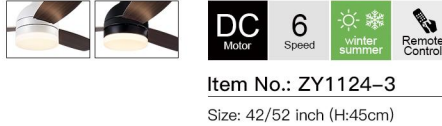

DC Motor **6** Speed Remote Control

Item No.: ZY1124-3

Size: 42/52 inch (H:45cm)
Blade material: Plywood
Lamp shade: Acrylic
Light source: LED 22W Tri-color