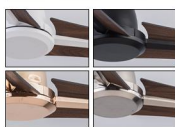

DC Motor 6 Speed winter summer Remote Control

Item No.: ZY1163-3

Size: 36/42 inch (H:40cm)
Blade material: plywood
Lamp shade: /
Light source: /