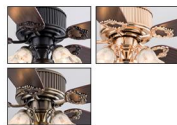

Size: 42/52 inch (H:50cm)
Blade material: plywood
Lamp shade: Glass
Light source: E27*5

DC Motor **6** Speed Remote Control

Item No.: ZY1240-5

Size: 42/52 inch (H:50cm)
Blade material: plywood
Lamp shade: Glass
Light source: E27*5