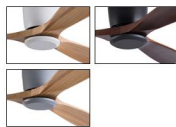

DC Motor
6 Speed
winter summer
Remote Control

Item No.: ZY0015-3

Size: 42/48/52 inch (H:35cm)
Blade material: solid wood
Lamp shade: Acrylic
Light source: LED 22W Tri-color