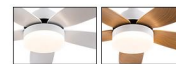

Item No.: ZY1109-5

Size: 36/48/52 inch (H:45cm)
Blade material: ABS
Lamp shade: Acrylic
Light source: LED 22W Tri-color