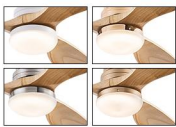

Item No.: ZY1145-3

Size: 42/52 inch (H:45cm)
Blade material: solid wood
Lamp shade: Acrylic
Light source: LED 22W Tri-color

DC Motor 6 Speed winter summer Remote Control

Item No.: ZY1145-3

Size: 42/52 inch (H:45cm)
Blade material: solid wood
Lamp shade: Acrylic
Light source: LED 22W Tri-color