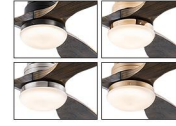

DC Motor 6 Speed winter summer Remote Control

Item No.: ZY1145-3

Size: 42/52 inch (H:45cm)
Blade material: solid wood
Lamp shade: Acrylic
Light source: LED 22W Tri-color