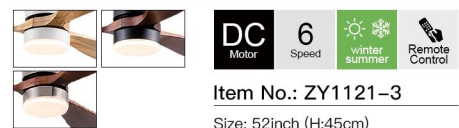

DC Motor **6** Speed Remote Control

Item No.: ZY1121-3

Size: 52inch (H:45cm)
Blade material: solid wood
Lamp shade: Acrylic
Light source: LED 22W Tri-color