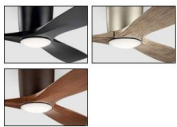

DC Motor 6 Speed winter summer Remote Control

Item No.: ZY1085-3

Size: 42 inch (H:30cm)
Blade material: ABS
Lamp shade: Acrylic
Light source: LED 22W Tri-color