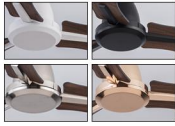

DC Motor 6 Speed winter summer Remote Control

Item No.: ZY1164-3

Size: 36/42 inch (H:40cm)
Blade material: plywood
Lamp shade: Acrylic
Light source: LED 22W Tri-color