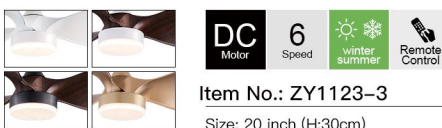

DC Motor **6** Speed Remote Control

Item No.: ZY1123-3

Size: 20 inch (H:30cm)
Blade material: ABS
Lamp shade: Acrylic
Light source: LED 22W Tri-color