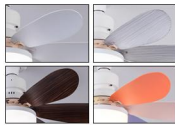

DC Motor 6 Speed winter summer Remote Control

Item No.: ZY1247-6

Size: H:18cm
Blade material: ABS
Lamp shade: Acrylic
Light source: LED 12W Tri-color