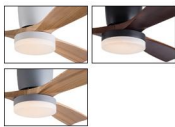

Item No.: ZY1002-5

Size: 42 inch (H:45cm)
Blade material: plywood
Lamp shade: Acrylic
Light source: LED 22W Tri-color

DC Motor
6 Speed
winter summer
Remote Control

Item No.: ZY1002-5

Size: 42 inch (H:35cm)
Blade material: plywood
Lamp shade: Acrylic
Light source: LED 22W Tri-color