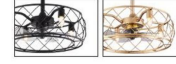

Item No.: MS1

Size: 45*45cm
Blade material: PC
Lamp shade: iron
Light source: E26

DC Motor **6** Speed Remote Control

Item No.: MS2

Size: 45*45cm
Blade material: PC
Lamp shade: iron
Light source: E26

DC Motor **6** Speed Remote Control