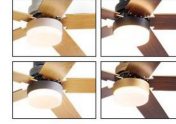

DC Motor 6 Speed winter summer Remote Control

Item No.: ZY1008-5

Size: 42/48 inch (H:35cm)
Blade material: plywood
Lamp shade: Acrylic
Light source: LED 22W Tri-color